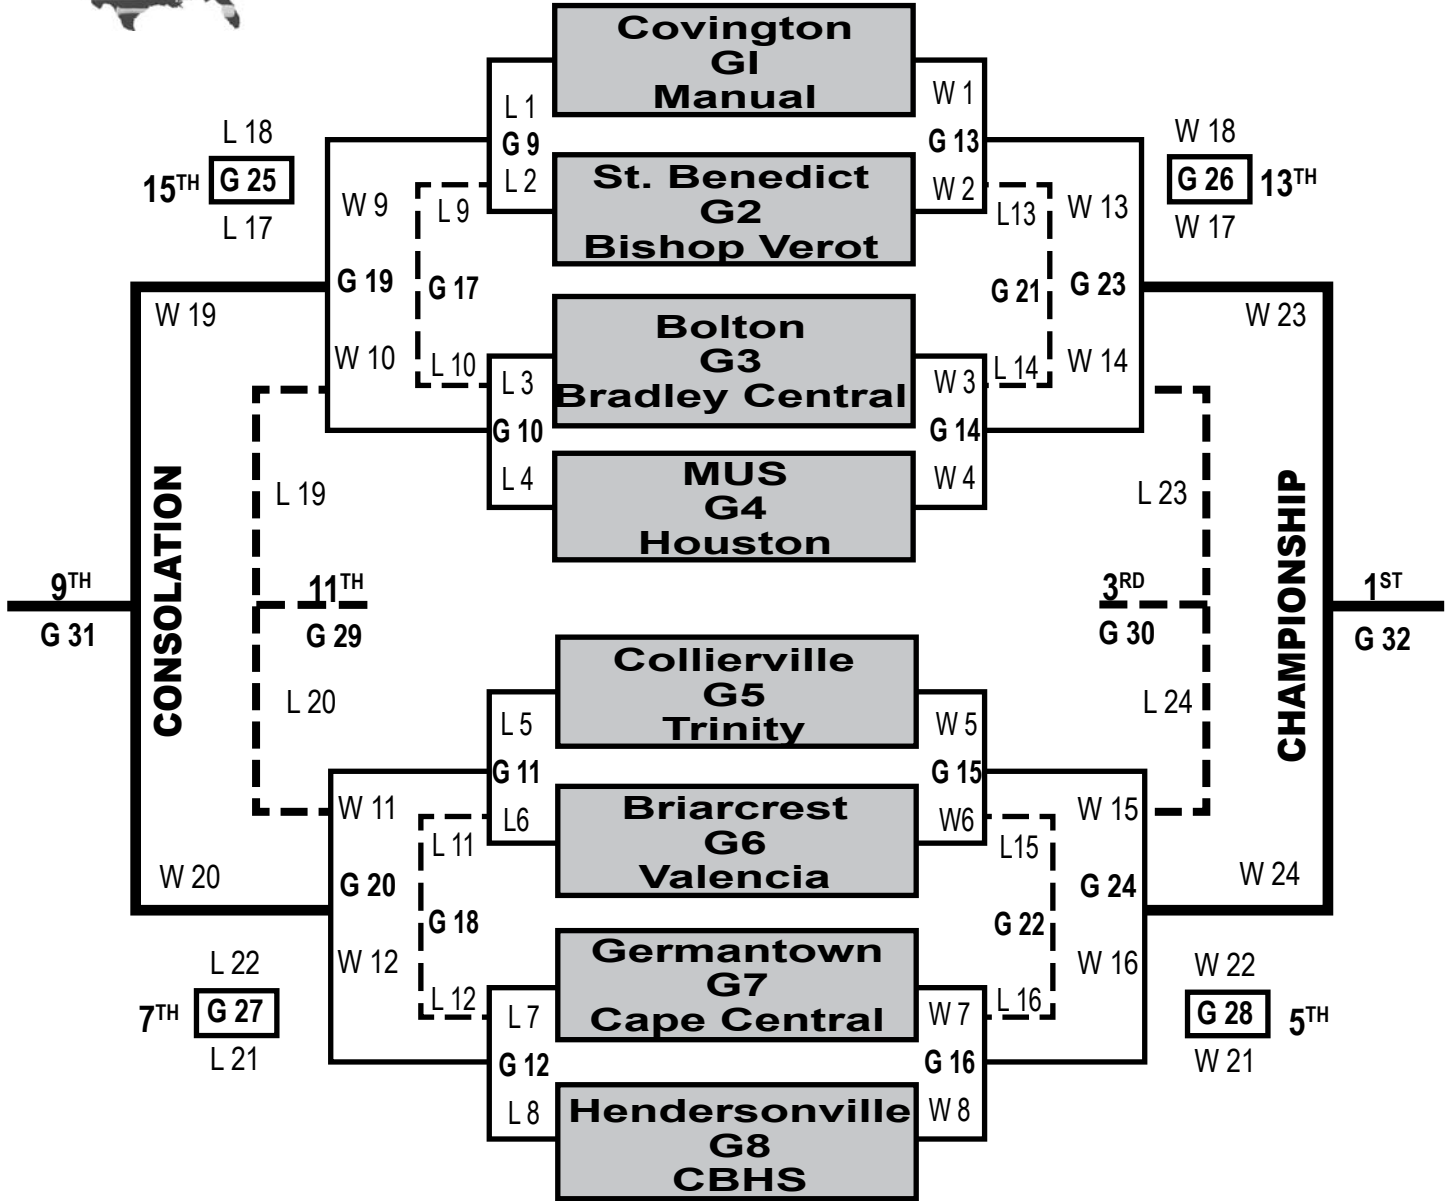

19th Annual USA CLASSIC USA STADIUM • MILLINGTON GIACOSA FIELD - CBHS • MEMPHIS

• GAME SCHEDULE •

WEDNESDAY APRIL 6			THURSDAY APRIL 7			FRIDAY APRIL 8			SATURDAY APRIL 9		
1	•	3:00 PM USA 1	9	•	2:00 PM USA 2	17	•	2:00 PM USA 2	25*	•	10:00 AM CBHS 15 th
2	•	5:15 PM USA 1	10	•	4:30 PM USA 2	18	•	4:30 PM USA 2	26*	•	1:00 PM CBHS 13 th
3	•	2:00 PM USA 2	11	•	3:00 PM CBHS	19	•	3:00 PM CBHS	27	•	9:00 AM USA 2 7 th
4	•	4:30 PM USA 2	12	•	5:15 PM CBHS	20	•	5:15 PM CBHS	28	•	NOON USA 2 5 th
5	•	7:30 PM USA 1	13	•	7:30 PM CBHS	21	•	7:30 PM CBHS	29	•	3:00 PM USA 2 11 th
6	•	3:00 PM CBHS	14	•	3:00 PM USA 1	22	•	3:00 PM USA 1	30	•	10:00 AM USA 1 3 rd
7	•	5:15 PM CBHS	15	•	5:15 PM USA 1	23	•	5:15 PM USA 1	CONSOLATION		
8	•	7:30 PM CBHS	16	•	7:30 PM USA 1	24	•	7:30 PM USA 1	31	•	1:00 PM USA 1
									CHAMPIONSHIP		
									32	•	4:00 PM USA 1

* Game 25 & 26 Note: Parking will be behind the CBHS baseball field and use the back entrance. ACT testing will fill main parking lot